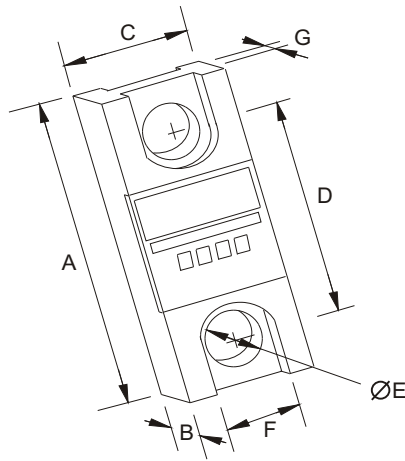

# Loadlink *plus*

2.5t to 200t capacities

Rugged & weatherproof

High Accuracy

Audible setpoint alarm

Kg, Lbs, t & kN

Peak hold function

# Specifications

The Loadlink *plus* (LLP) is the original electronic force measurement device with integral display. Used worldwide in many load monitoring applications. All LLP's have push button control for tare, units (kg, lbs, kN & tonnes), peak-hold & preset tare.

Part Number	LLP/2T5	LLP/5T
Capacity	2,500kg	5,000kg
Resolution	1kg	1kg
Weight	1.5kg	2.2kg
Safety Factor	5:1	5:1
Battery	9v PP3	9v PP3
Display Height	25mm	25mm
Operating Temp	-10 to 50c	-10 to 50c
Accuracy	+/- 0.3%	+/- 0.3%
Dimension A	204mm	249mm
Dimension B	43mm	43mm
Dimension C	101mm	101mm
Dimension D	146mm	165mm
Dimension E	24.5mm	38mm
Dimension F	47.5mm	66mm
Dimension G	19mm	32mm
Crosby Shackle	G210-3.25T	G210-6.5T

Part Number	LLP/10T	LLP/12T	LLP/20T	LLP/25T	LLP/50T	LLP/100T	LLP/200T
Capacity	10,000kg	12,000kg	20,000kg	25,000kg	50,000kg	100,000kg	200,000kg
Resolution	10kg	10kg	10kg	10kg	20kg	100kg	100kg
Weight	3.5kg	3.5kg	5.2kg	5.2kg	10.9kg	37kg	80kg
Safety Factor	6:1	5:1	6:1	5:1	5:1	4:1	3.5:1
Battery	9v PP3	9v PP3	9v PP3	9v PP3	9v PP3	9v PP3	9v PP3
Display Height	25mm	25mm	25mm	25mm	25mm	25mm	25mm
Operating Temp	-10 to 50c	-10 to 50c	-10 to 50c	-10 to 50c	-10 to 50c	-10 to 50c	-10 to 50c
Accuracy	+/- 0.3%	+/- 0.3%	+/- 0.3%	+/- 0.3%	+/- 0.3%	+/- 0.3%	+/- 0.3%
Dimension A	305mm	305mm	340mm	340mm	400mm	608mm	690mm
Dimension B	47mm	47mm	60mm	60mm	75mm	99mm	150mm
Dimension C	101mm	101mm	110mm	110mm	151mm	255mm	305mm
Dimension D	193mm	193mm	215mm	215mm	230mm	320mm	350mm
Dimension E	47.5mm	47.5mm	55mm	55mm	66mm	108mm	125mm
Dimension F							
Dimension G							
Crosby Shackle	G210-12T	G210-12T	G210-25T	G210-25T	G2140-50T	G2140-110T	G2140-200T